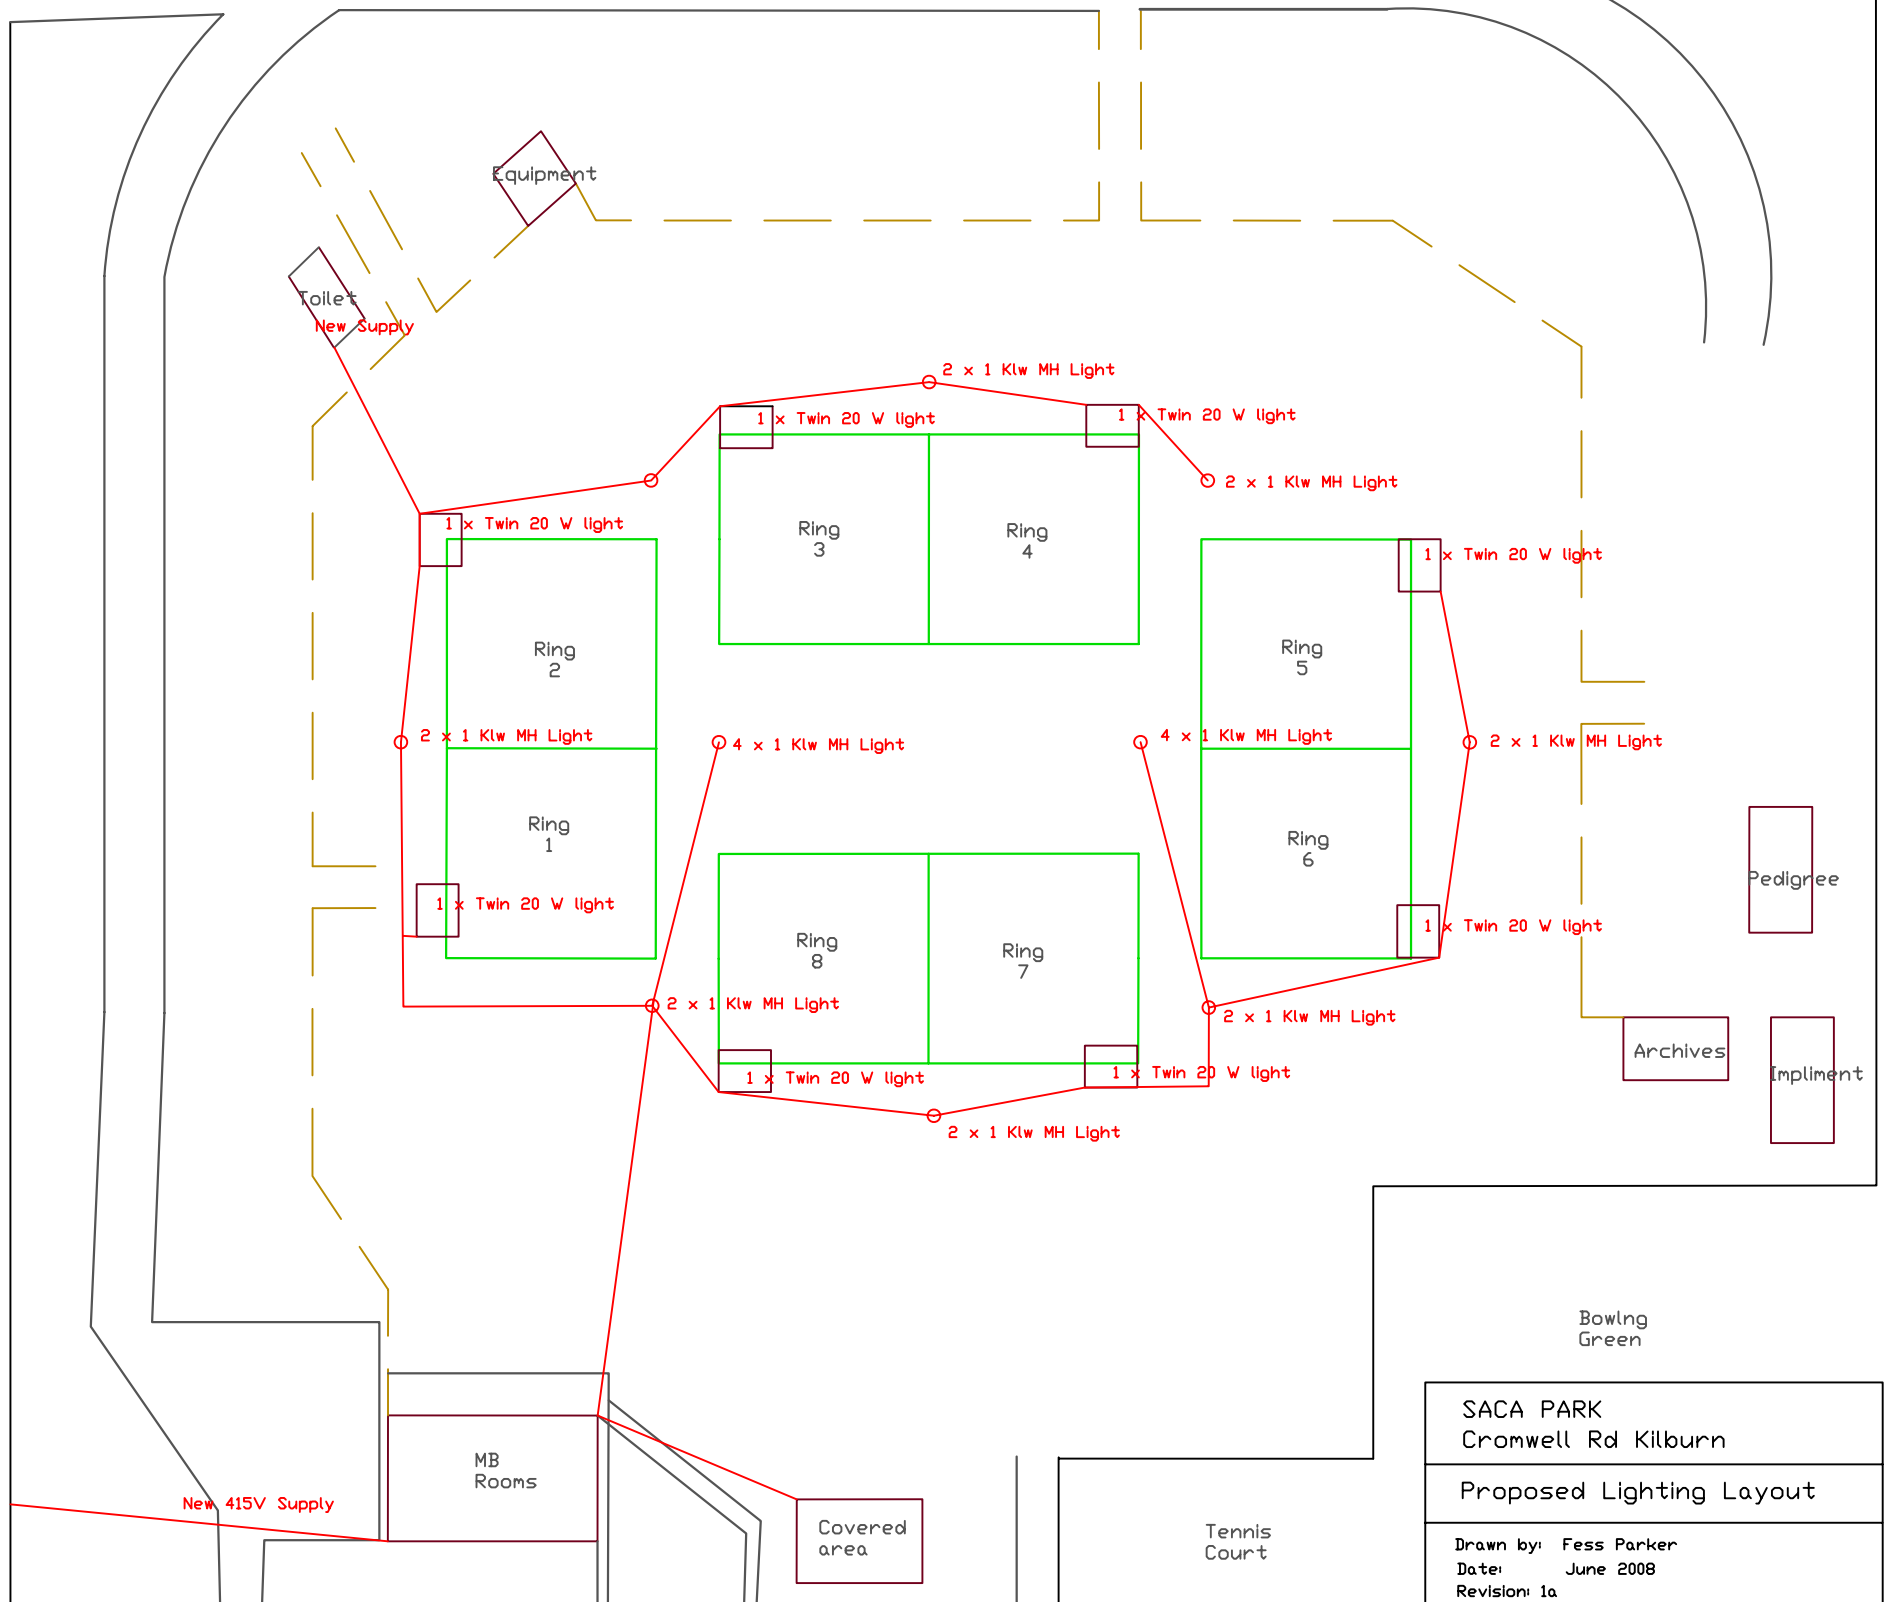

Cromwell Road

SACA PARK Cromwell Rd Kilbourn
Proposed Lighting Layout
Drawn by: Fess Parker Date: June 2008 Revision: 1a